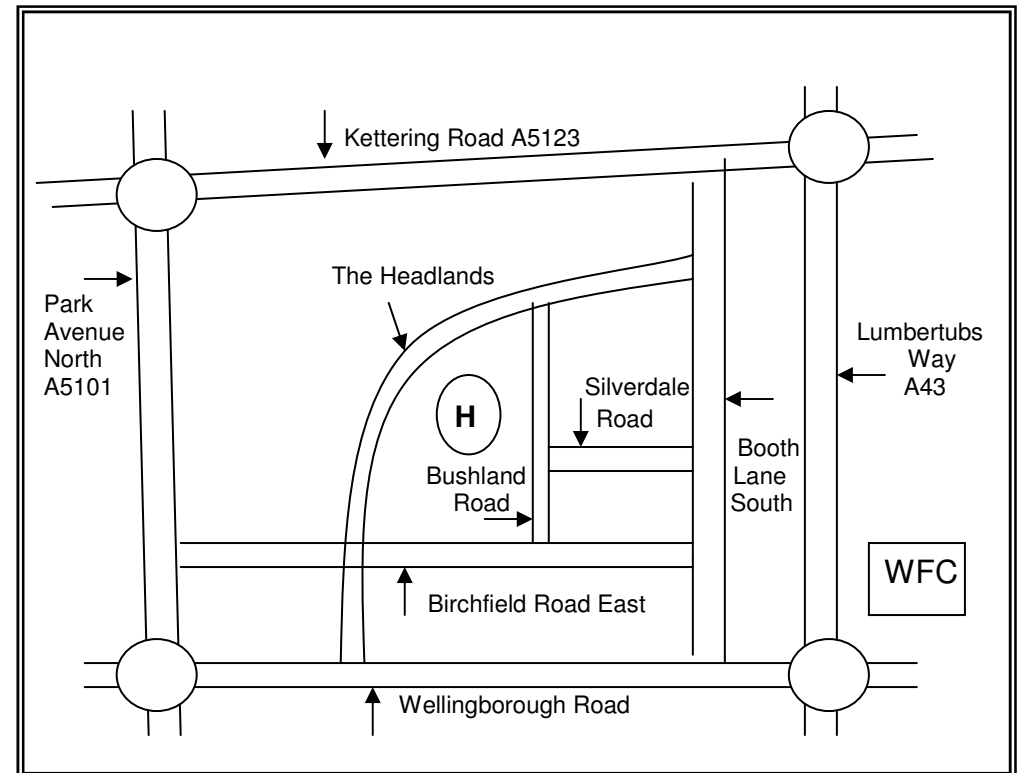

Main Roads Leading Into Northampton

Roads Surrounding Headlands Primary School

From M1 Junction 15 – Follow A508 towards town centre and merge with A45 ring road towards Wellingborough (you will pass a golf course on left and go over a flyover). Take A43 to Kettering/Moulton then take 3rd exit left following signs to town centre. Left at first set of traffic lights, right at next set of traffic lights into Booth Lane South. Take 3rd turning left into Birchfield Road East then 1st right into Bushland Road. Headlands Primary School is about 100yds on the left behind green railings. To park, take first right into Silverdale Road and the Clicker Public House is along on your left.

Key: - (H) = Headlands Primary School

[WFC] = Weston Favell Shopping Centre