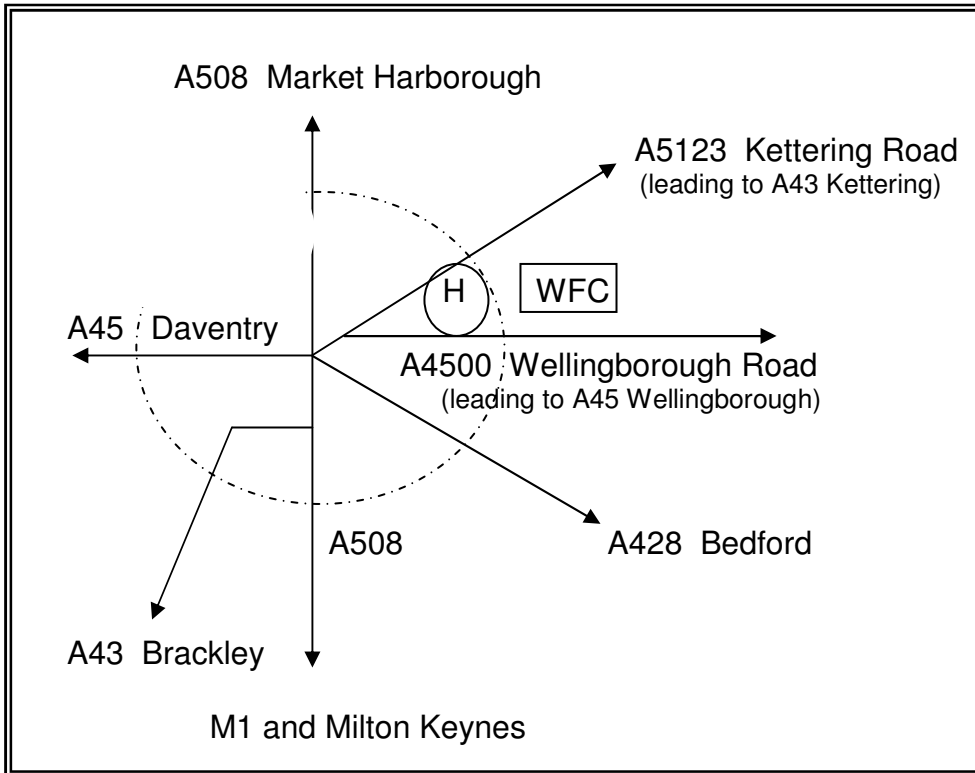

Main Roads Leading Into Northampton

Roads Surrounding Headlands Primary School

From M1 Junction 15 – Follow A508 towards town centre and merge with A45 ring road towards Wellingborough (you will pass a golf course on left and go over a flyover). Take A43 to Kettering/Moulton then take 3rd exit left following signs to town centre. Left at first set of traffic lights, right at next set of traffic lights into Booth Lane South. Take 3rd turning left into Birchfield Road East then 1st right into Bushland Road. Headlands Primary School is about 100yds on the left behind green railings. To park, take first right into Silverdale Road and the Clicker Public House is along on your left.

Key: - (H) = Headlands Primary School

[WFC] = Weston Favell Shopping Centre